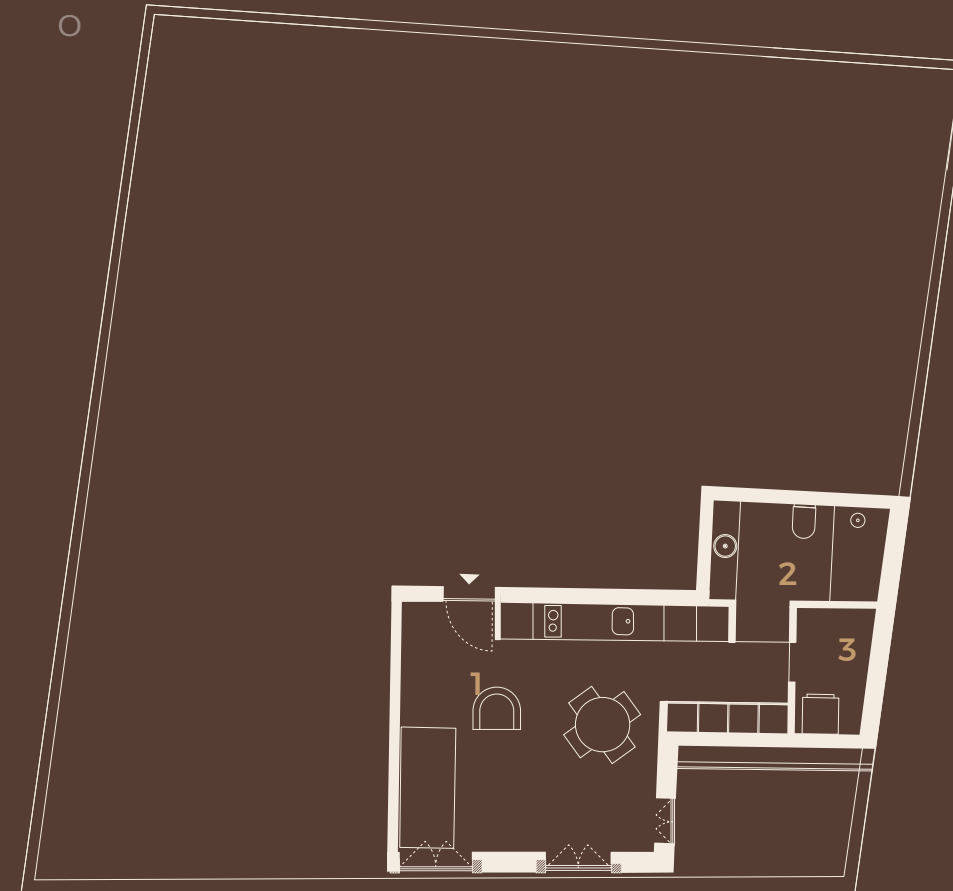

21.53

2. I.S. *BATHROOM*

5.25

3. LAVANDARIA *LAUNDRY*

2.53

JARDIM COMUM COM PISCINA *COMMON GARDEN WITH SWIMMING POOL*

46.05

Unidades em m<sup>2</sup> All units in sq.m

GOMES

PISO  
FLOOR

5

4

3

2

1

0