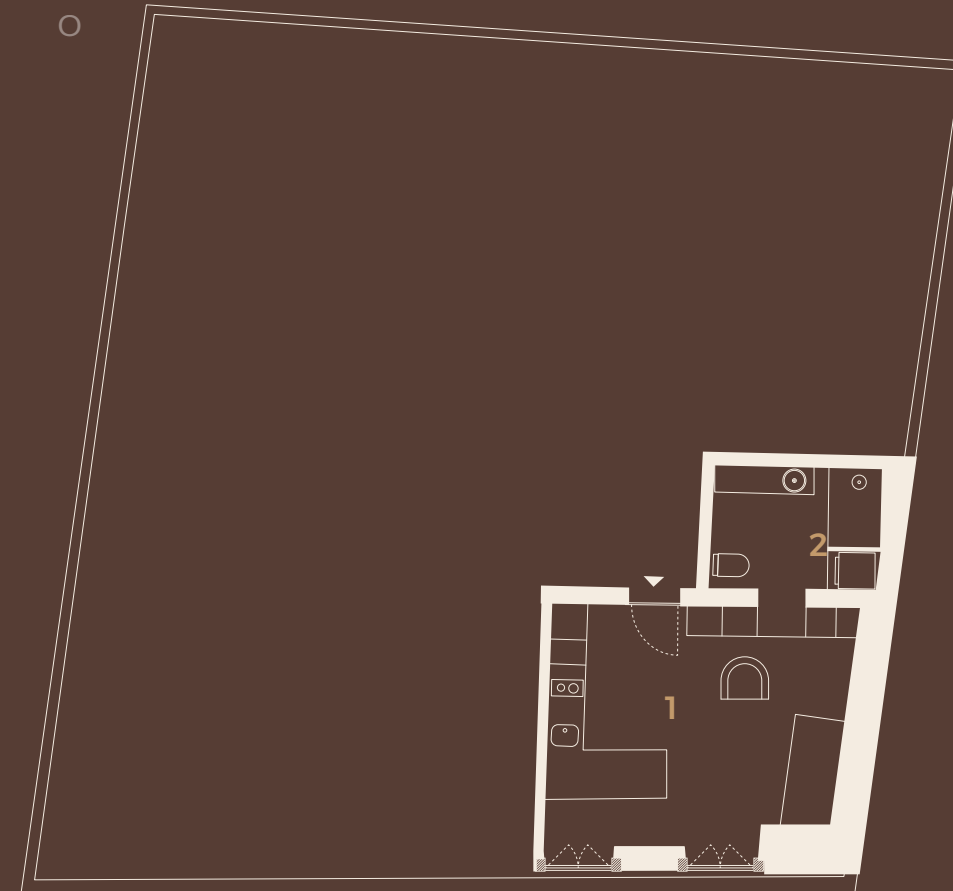

20.57

2. S.I *BATHROOM*

5.81

JARDIM COMUM COM PISCINA *COMMON GARDEN WITH SWIMMING POOL*

46.05

Unidades em m² All units in sq.m

GOMES

PISO
FLOOR

5

4

3

2

1

0

FACHADA PRINCIPAL
MAIN FACADE

FACHADA TARDOZ
REAR FACADE